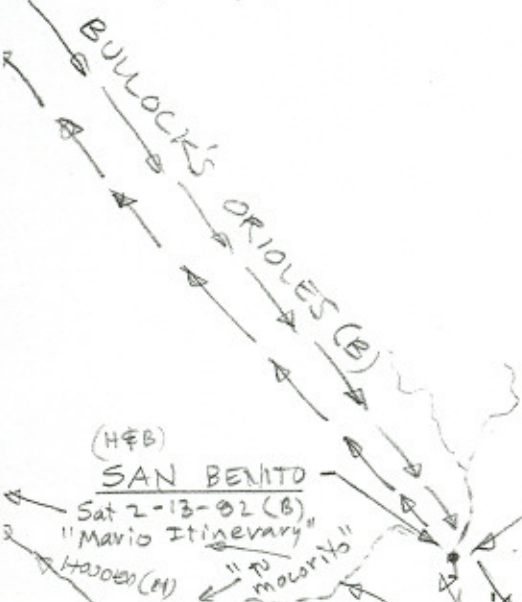

74

26° ————— 26°

SAT. 1-28-84 (B)  
 "Rio Sina" (never found)  
 (Arroyo seco?)  
ARROYO SELO

← Palmar de los Sepúlveda  
 see p. 77

el 1070

(H&B)  
SAN BENITO

SAN BENITO (H)

← Sat 2-13-82 (B)  
 "Mario Itinerary"  
 "To Mowriño"  
 Hazden (H)

"Olga's Prince is near San Benito"  
 Wed. 1-5-83  
 Mon 1-4-82, Tues 1-5-82