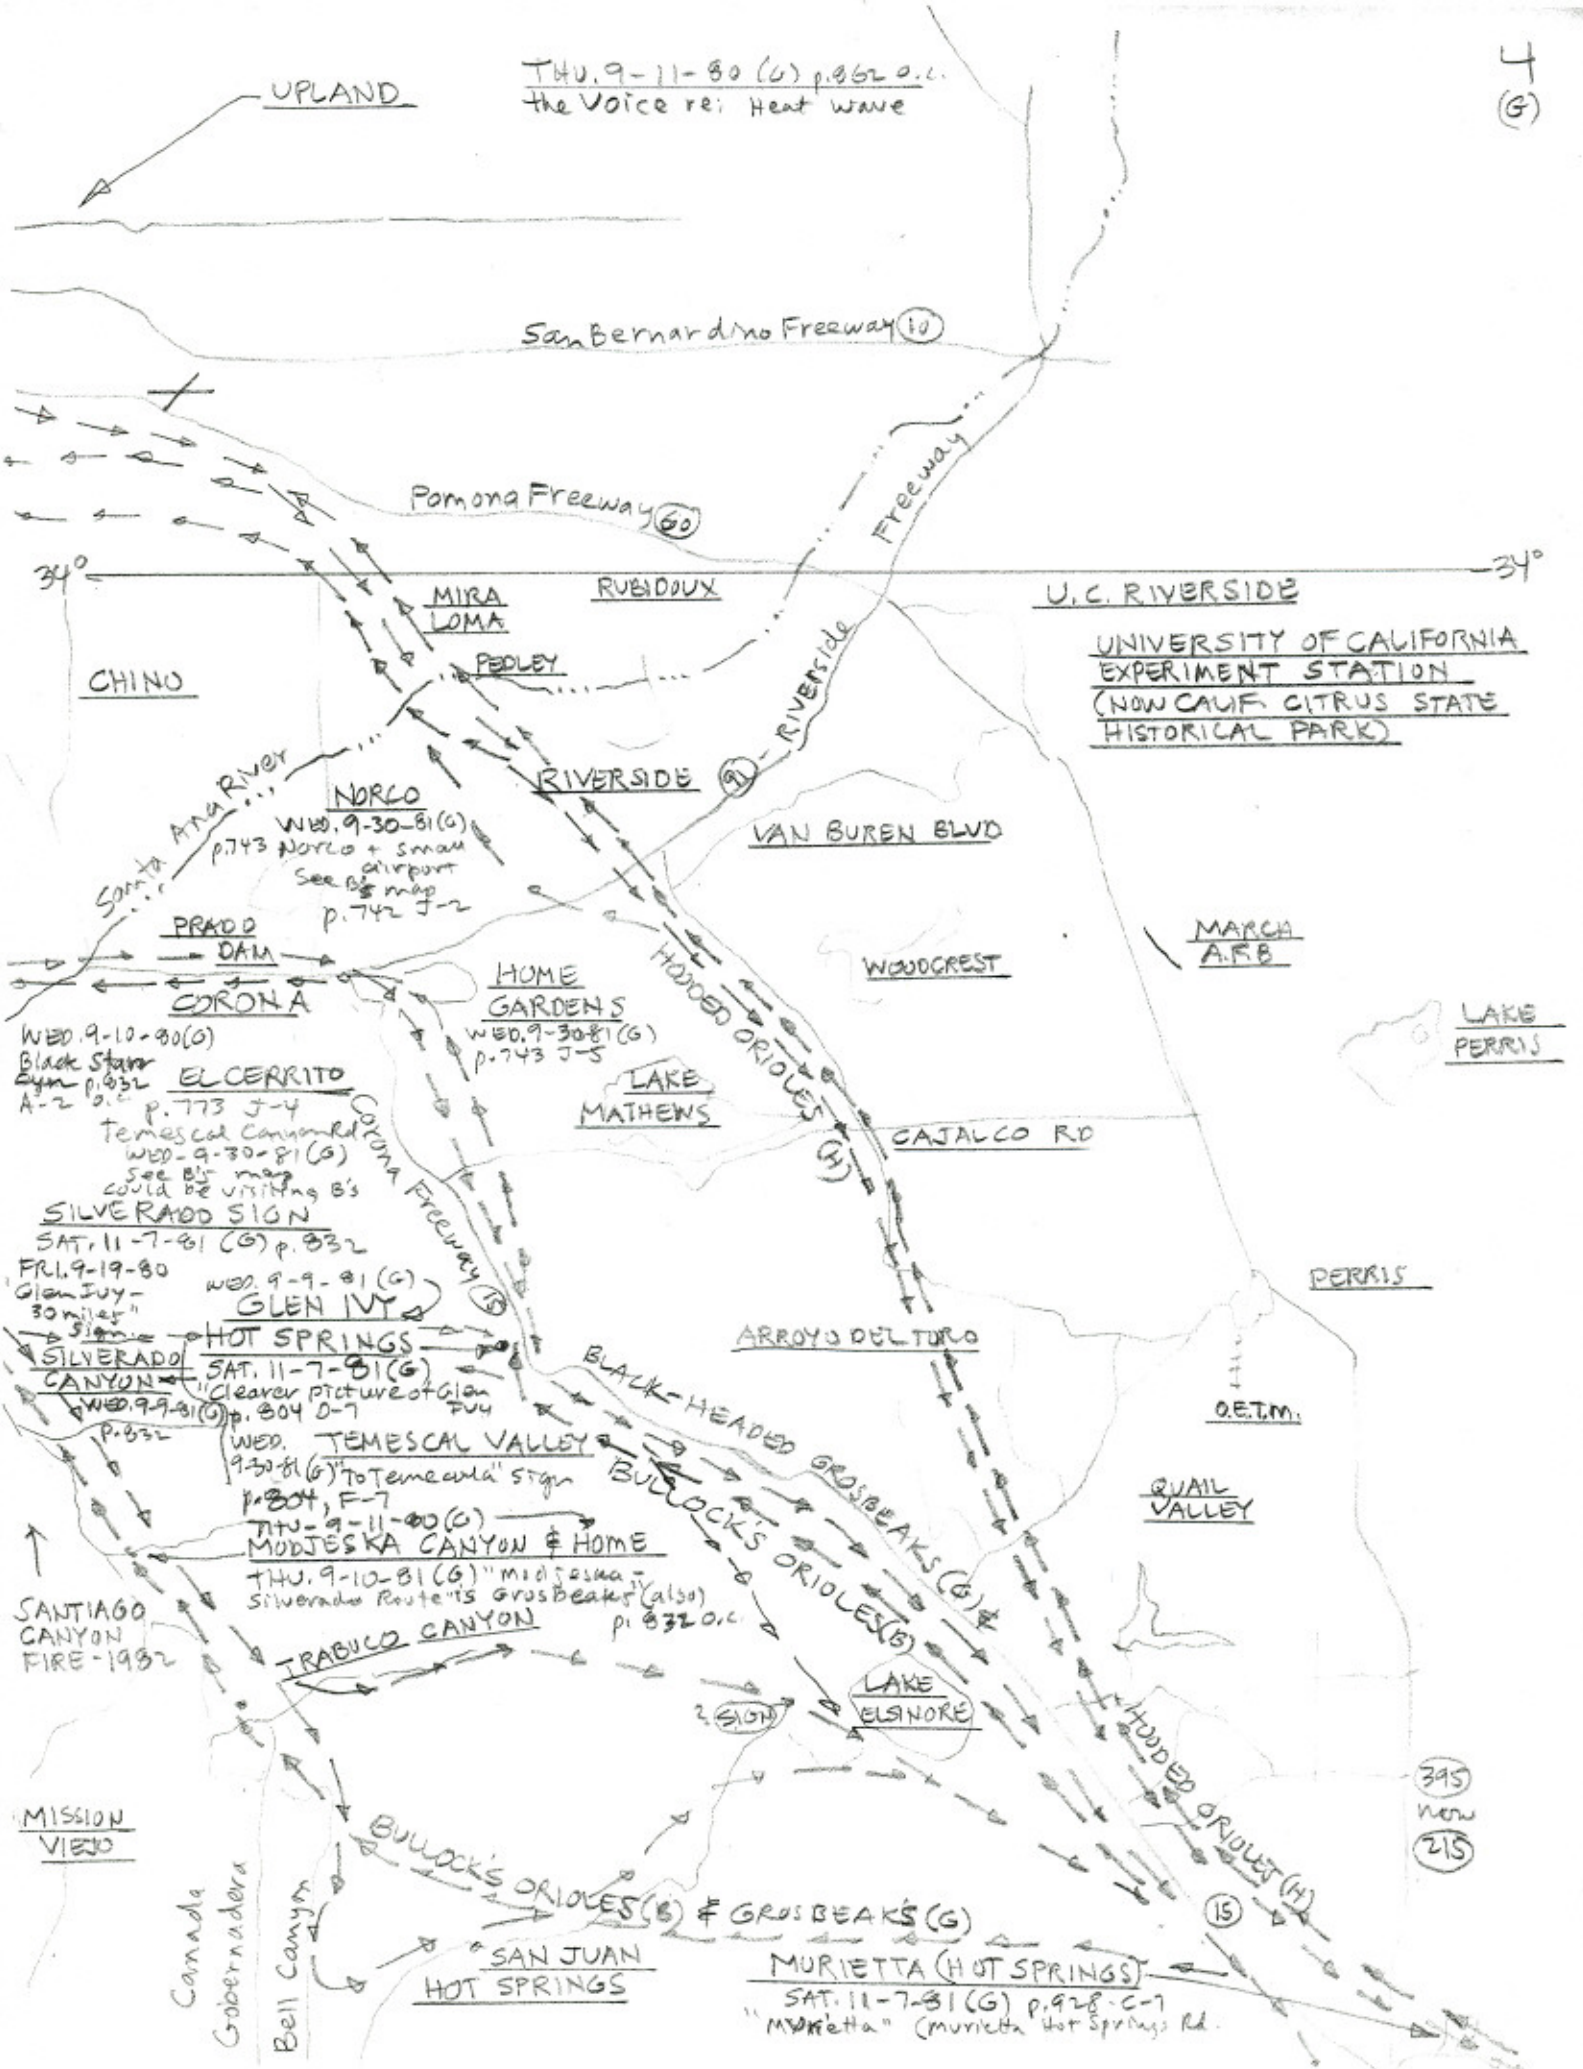

THU. 9-11-80 (G) p. 862 o.c.
the Voice re: Heat wave

UPLAND

WED 9-10-80 (G)
Black Star
Syn p. 832
A-2 o.c.

SAT. 11-7-81 (G) p. 832

FRI. 9-19-80
Glan Juy -
30 miles

WED. 9-9-81 (G) p. 832

WED. 9-30-81 (G)
To Temecula sign

THU. 9-11-80 (G)

THU. 9-10-81 (G) "Midjeska"

TRABUCO CANYON

SANTIAGO CANYON
FIRE - 1982

MISSION VIEJO

Canada
Gobernadora
Bell Canyon

SAN JUAN
HOT SPRINGS

MURIELTA (HOT SPRINGS)

SAT. 11-7-81 (G) p. 928-C-7

"Murietta" (Murietta Hot Springs Rd.)

NORCO
WED. 9-30-81 (G)
Norco + small airport
See B's map
p. 742 J-2

CORONA

EL CERRITO

WED. 9-30-81 (G)
See B's map
could be visiting B's

GLEN IVY

HOT SPRINGS

WED. 9-9-81 (G)

WED. 9-30-81 (G)

THU. 9-11-80 (G)

THU. 9-10-81 (G)

TRABUCO CANYON

SANTIAGO CANYON
FIRE - 1982

MISSION VIEJO

SAN JUAN
HOT SPRINGS

MURIELTA (HOT SPRINGS)

SAT. 11-7-81 (G) p. 928-C-7

"Murietta" (Murietta Hot Springs Rd.)

SAT. 11-7-81 (G) p. 832

WED. 9-9-81 (G)

HOME GARDENS
WED. 9-30-81 (G)
p. 743 J-5

LAKE MATHews

ARROYO DEL TURO

BLACK-HEADED GROSBEAKS (G) & BULLOCK'S ORIOLES (B)

TRABUCO CANYON

SANTIAGO CANYON
FIRE - 1982

MISSION VIEJO

SAN JUAN
HOT SPRINGS

MURIELTA (HOT SPRINGS)

SAT. 11-7-81 (G) p. 928-C-7

"Murietta" (Murietta Hot Springs Rd.)

SAT. 11-7-81 (G) p. 832

WOODCREST

LAKE MATHews

ARROYO DEL TURO

BLACK-HEADED GROSBEAKS (G) & BULLOCK'S ORIOLES (B)

TRABUCO CANYON

SANTIAGO CANYON
FIRE - 1982

MISSION VIEJO

SAN JUAN
HOT SPRINGS

MURIELTA (HOT SPRINGS)

SAT. 11-7-81 (G) p. 928-C-7

"Murietta" (Murietta Hot Springs Rd.)

SAT. 11-7-81 (G) p. 832

WED. 9-9-81 (G)

WED. 9-30-81 (G)

THU. 9-11-80 (G)

THU. 9-10-81 (G)

TRABUCO CANYON

SANTIAGO CANYON
FIRE - 1982

WOODCREST

LAKE MATHews

ARROYO DEL TURO

BLACK-HEADED GROSBEAKS (G) & BULLOCK'S ORIOLES (B)

TRABUCO CANYON

SANTIAGO CANYON
FIRE - 1982

MISSION VIEJO

SAN JUAN
HOT SPRINGS

MURIELTA (HOT SPRINGS)

SAT. 11-7-81 (G) p. 928-C-7

"Murietta" (Murietta Hot Springs Rd.)

SAT. 11-7-81 (G) p. 832

WED. 9-9-81 (G)

WED. 9-30-81 (G)

THU. 9-11-80 (G)

THU. 9-10-81 (G)

TRABUCO CANYON

SANTIAGO CANYON
FIRE - 1982

U.C. RIVERSIDE

UNIVERSITY OF CALIFORNIA
EXPERIMENT STATION
(NOW CALIF. CITRUS STATE
HISTORICAL PARK)

RIVERSIDE

LAKE MATHews

ARROYO DEL TURO

BLACK-HEADED GROSBEAKS (G) & BULLOCK'S ORIOLES (B)

TRABUCO CANYON

SANTIAGO CANYON
FIRE - 1982

MISSION VIEJO

SAN JUAN
HOT SPRINGS

MURIELTA (HOT SPRINGS)

SAT. 11-7-81 (G) p. 928-C-7

"Murietta" (Murietta Hot Springs Rd.)

SAT. 11-7-81 (G) p. 832

WED. 9-9-81 (G)

WED. 9-30-81 (G)

THU. 9-11-80 (G)

THU. 9-10-81 (G)

TRABUCO CANYON

SANTIAGO CANYON
FIRE - 1982

MISSION VIEJO

SAN JUAN
HOT SPRINGS

MURIELTA (HOT SPRINGS)

MARCH AFB

LAKE MATHews

ARROYO DEL TURO

BLACK-HEADED GROSBEAKS (G) & BULLOCK'S ORIOLES (B)

TRABUCO CANYON

SANTIAGO CANYON
FIRE - 1982

MISSION VIEJO

SAN JUAN
HOT SPRINGS

MURIELTA (HOT SPRINGS)

SAT. 11-7-81 (G) p. 928-C-7

"Murietta" (Murietta Hot Springs Rd.)

SAT. 11-7-81 (G) p. 832

WED. 9-9-81 (G)

WED. 9-30-81 (G)

THU. 9-11-80 (G)

THU. 9-10-81 (G)

TRABUCO CANYON

SANTIAGO CANYON
FIRE - 1982

MISSION VIEJO

PERRIS

LAKE MATHews

ARROYO DEL TURO